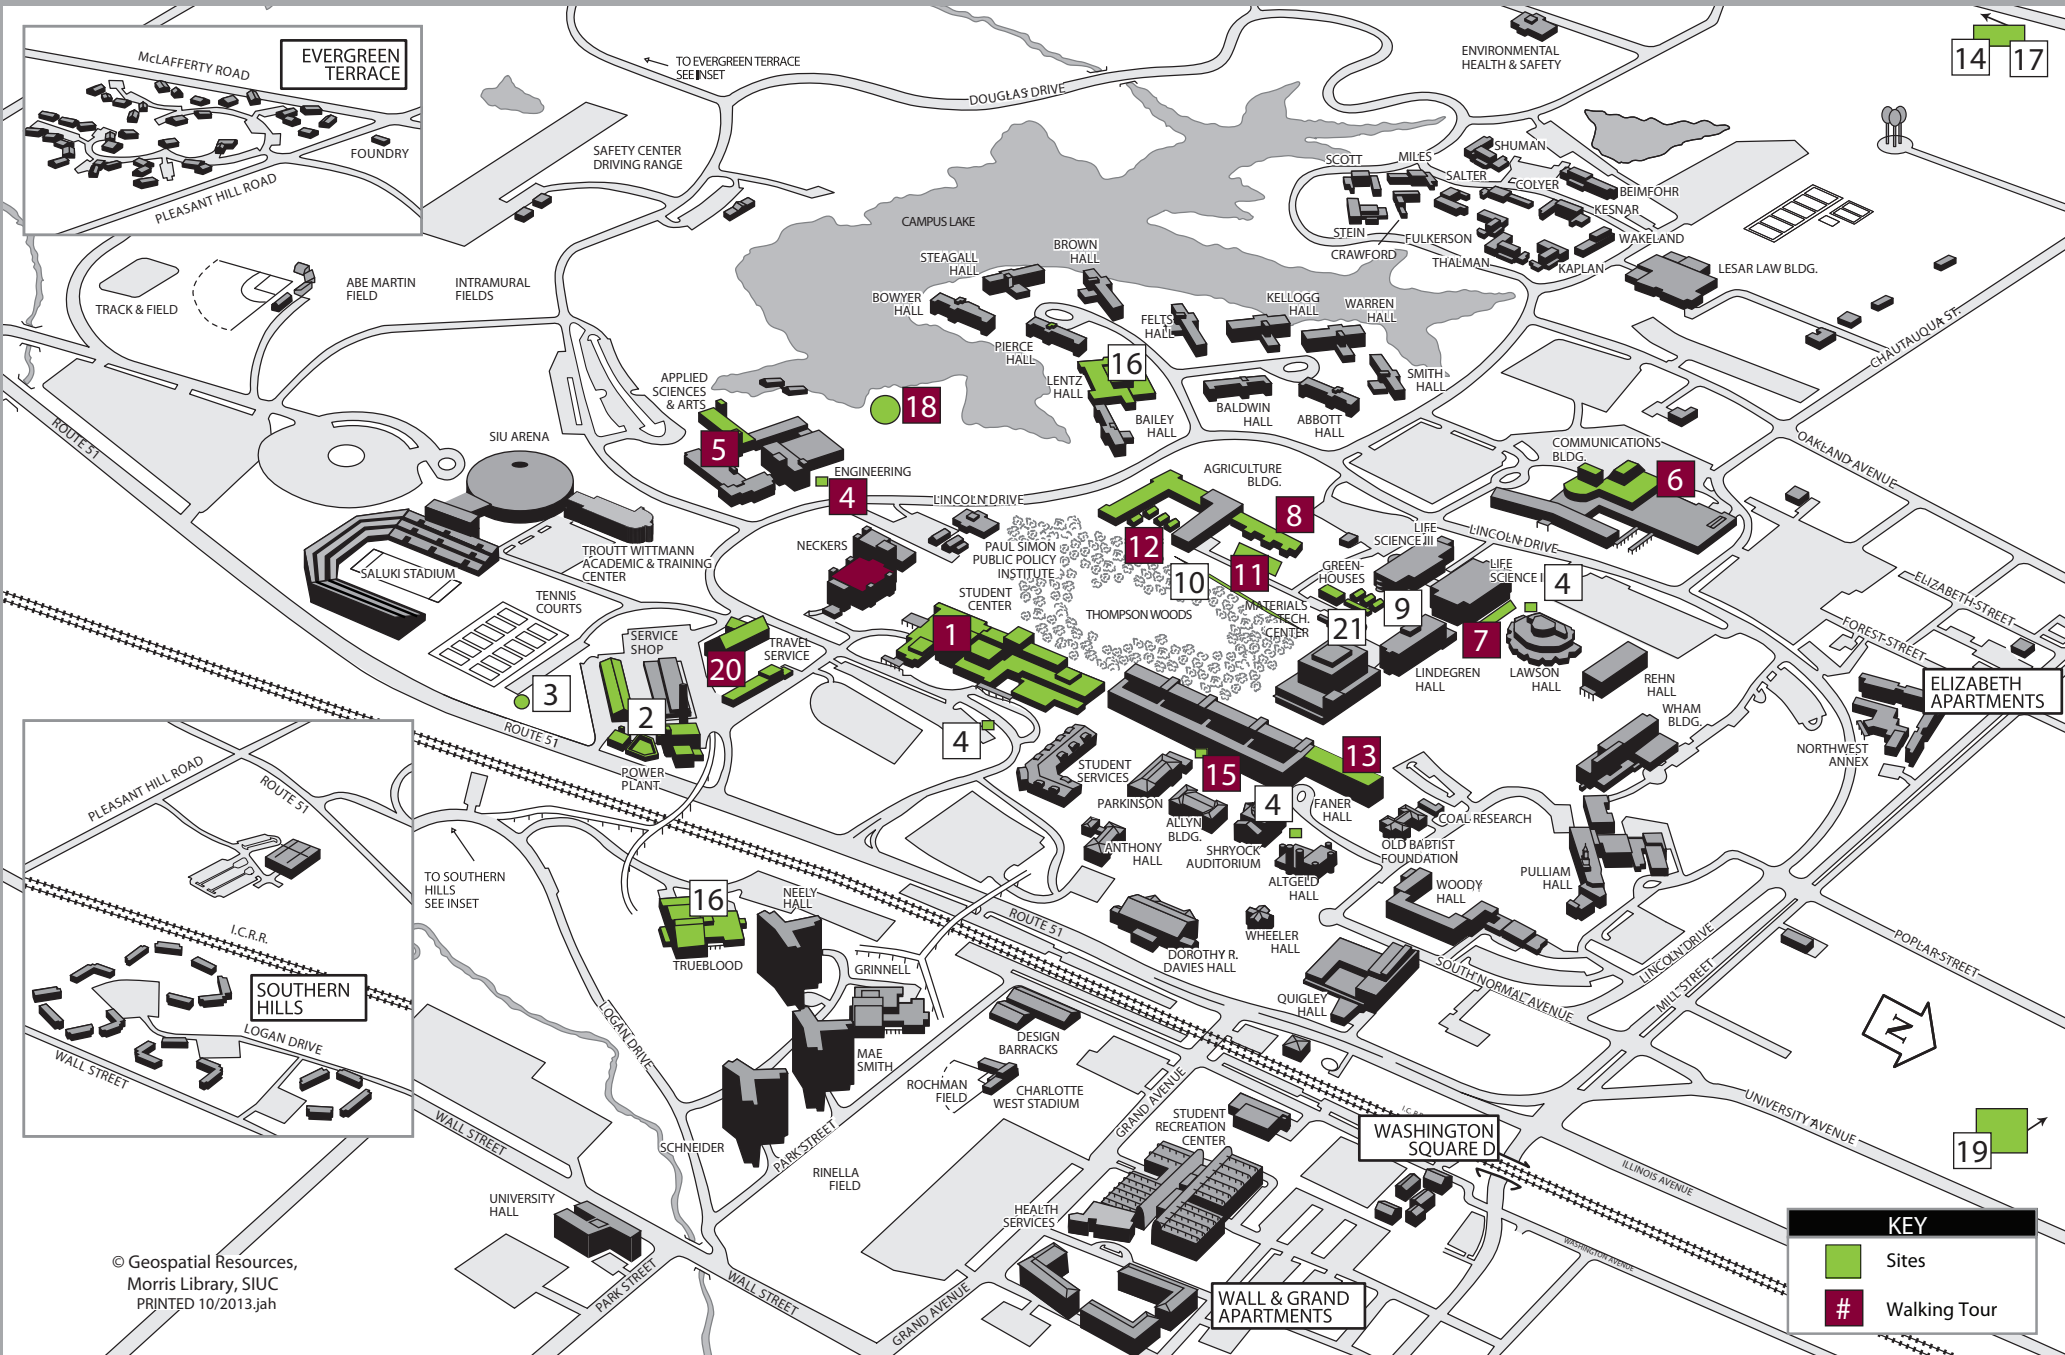

# SIU GREEN TOUR

CARBONDALE

## Sites by Number

- |                                     |   |  |
|-------------------------------------|---|--|
| 1) Student Center                   | 8) Green Roof                           | 15) LOGIC Garden Farmstand - Every Wednesday     |
| 2) Plant & Service Operations       | 9) Green Wall / Vertical Gardens        | 16) Dining Hall                                  |
| 3) Solar Array                      | 10) Rain Garden - Edge of Woods         | 17) Composting Facility / Vermicomposting        |
| 4) Big Belly Solar Trash Compactors | 11) Flyway Patio                        | 18) Bucky's Haven                                |
| 5) Dental Hygiene Clinic            | 12) Growing Towers - inside Green House | 19) Transportation Education Center - Off Campus |
| 6) Theater Department               | 13) University Museum                   | 20) Travel Service                               |
| 7) Prairie Garden / Native Plants   | 14) LOGIC Garden - Off campus           | 21) Biological Science Greenhouses               |

**KEY**

- Sites
- # Walking Tour