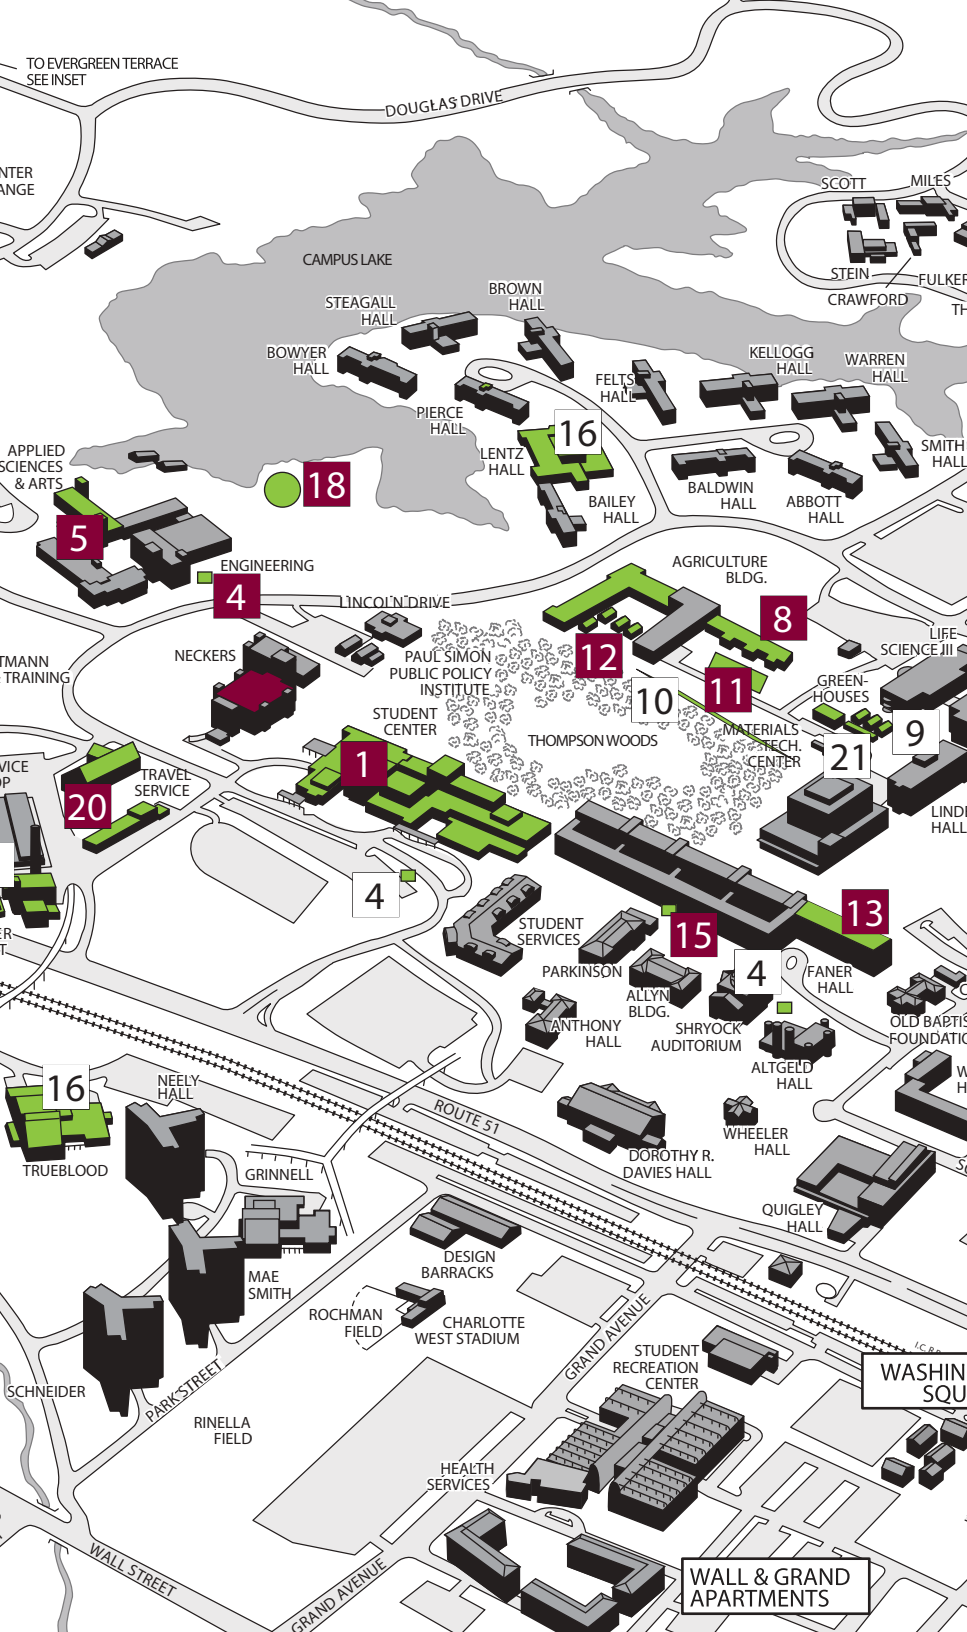

Do YOU have ideas to shape the future of SIU?

More information and apply at
sustainability.siu.edu/green-fee

FUNDED BY THE
STUDENT GREEN FEE

GREEN TOUR

The map features just 21 of our more prominent Green Fund and sustainability projects.

The numbers in maroon represent projects featured on the Green Tour campus walk.

Our first green tour took place on Campus Sustainability Day in Fall 2013.

Find out more information about Green Tours and view the full map at: